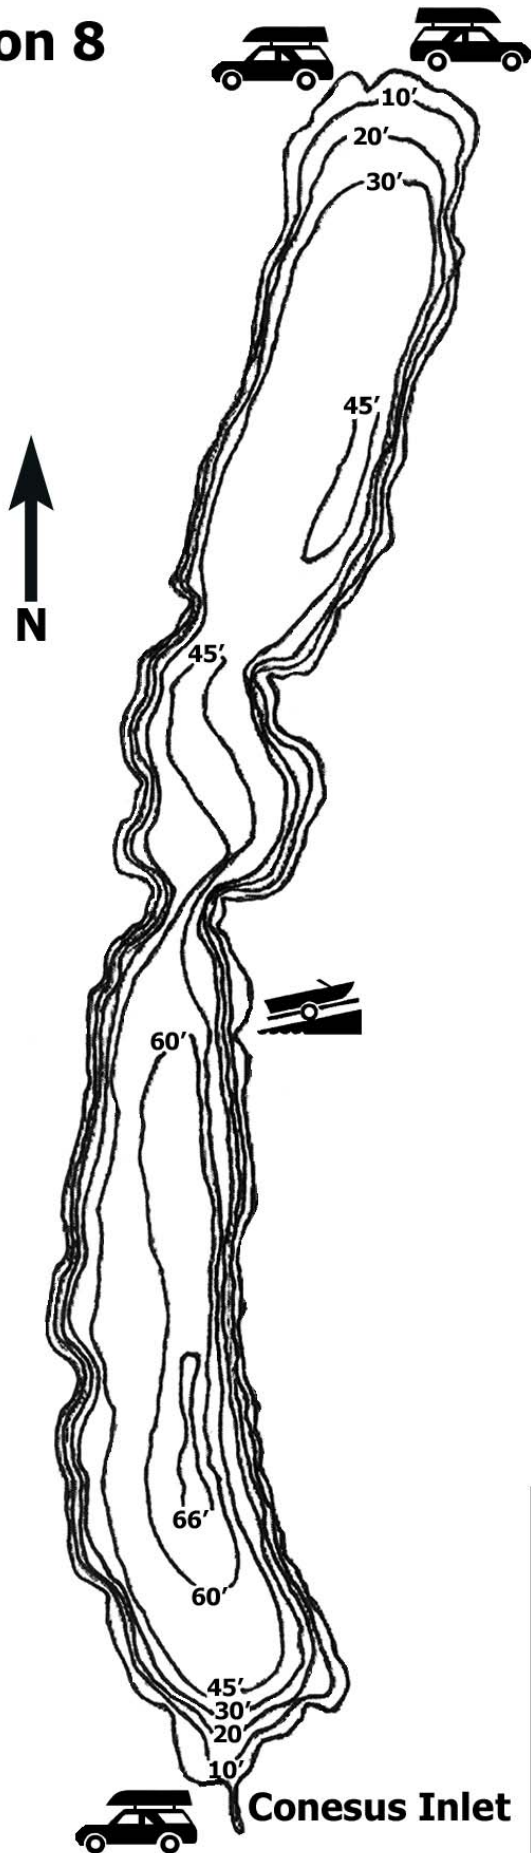

Region 8

Conesus Lake

Not For Use in Navigation

Conesus Lake

County: Livingston

Town: Livonia,
Conesus, Geneseo

Surface Area: 3,400 Acres

Fish Species Present: Walleye, Northern Pike, Yellow Perch,
Smallmouth Bass, Largemouth Bass

Scale: 0  5,000 ft