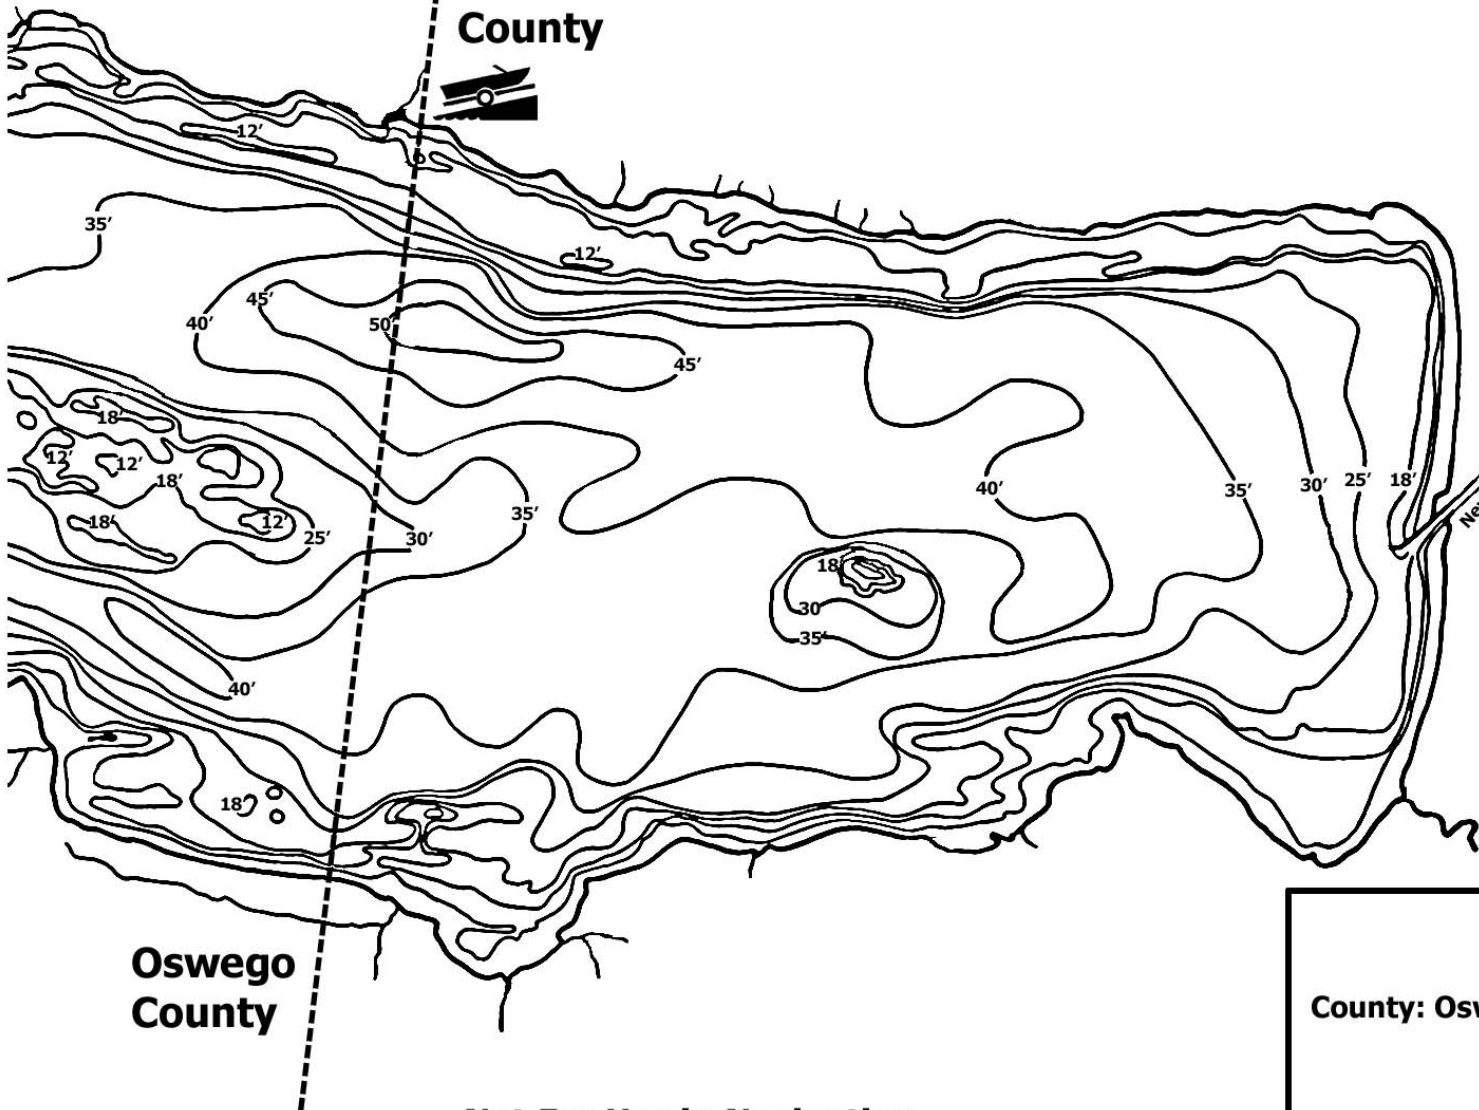

Region 7

Oneida Lake (East)

Oswego
County

Not For Use in Navigation

Oneida Lake

County: Oswego & Oneida Town: Multiple

Surface Area: 50,894 Acres

Fish Species Present: Walleye, Smallmouth Bass, Largemouth Bass, Northern Pike, Yellow Perch, White Perch, Brown Bullhead, Crappie, Sunfish

Scale: 0  7,800 ft