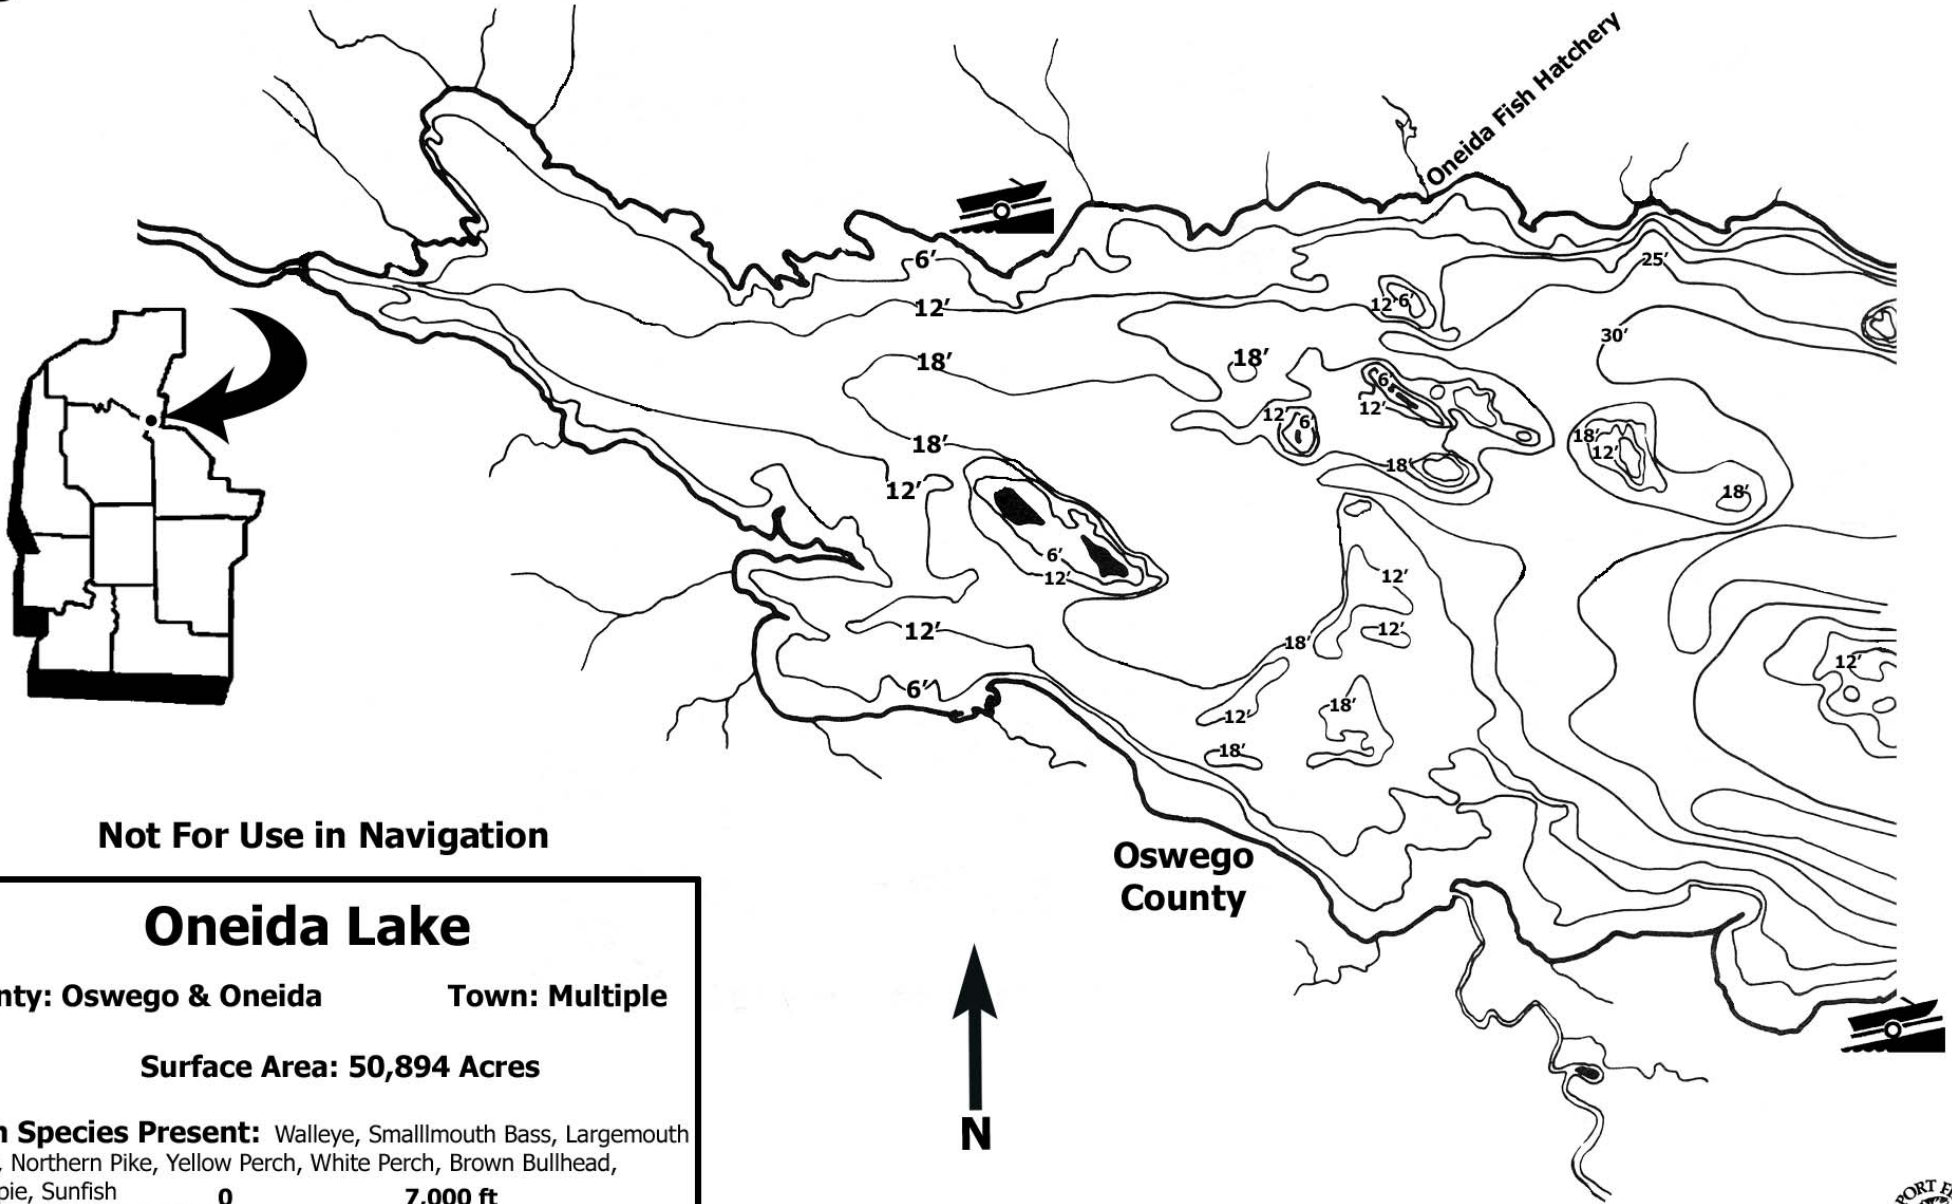

Region 7

Oneida Lake (West)

Not For Use in Navigation

Oneida Lake

County: Oswego & Oneida Town: Multiple

Surface Area: 50,894 Acres

Fish Species Present: Walleye, Smallmouth Bass, Largemouth Bass, Northern Pike, Yellow Perch, White Perch, Brown Bullhead, Crappie, Sunfish

Scale: 0  7,000 ft